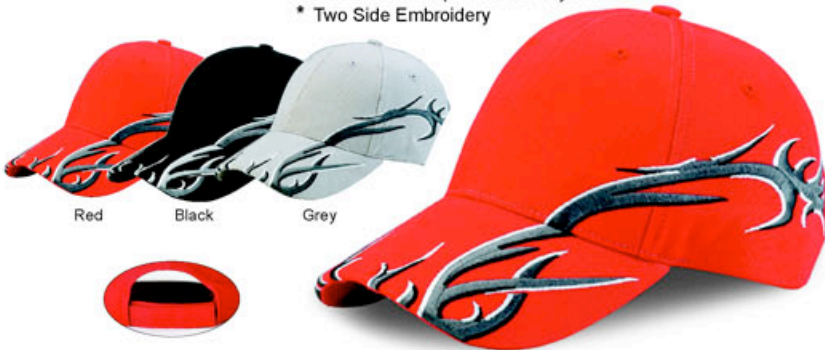

6960

Low Profile (Structured) Heavy Brushed Cotton Twill

- * Cut & Sewn W/Embroidery
- * Sewn Eyelets
- * Self-Fabric Strap W/Velcro Adjustable
- * Cut & Sewn W/Two Side Embroidery

Olive/Camo

6961

Low Profile (Structured) Brushed Deluxe Cotton Twill W/Barbwire Embroidery

- * 6 Panels W/Fused Buckram Backing
- * Self-Fabric Strap W/Velcro Adjustable
- * Two Side Embroidery

Red Black Grey

6978

Low Profile (Soft Structured) Brushed Deluxe Cotton Twill

- * W/Barbwire Embroidery
- * W/Antiqued Silver-Tone Studs on Bill
- * Self-Fabric Strap W/Silver Buckle & Grommet