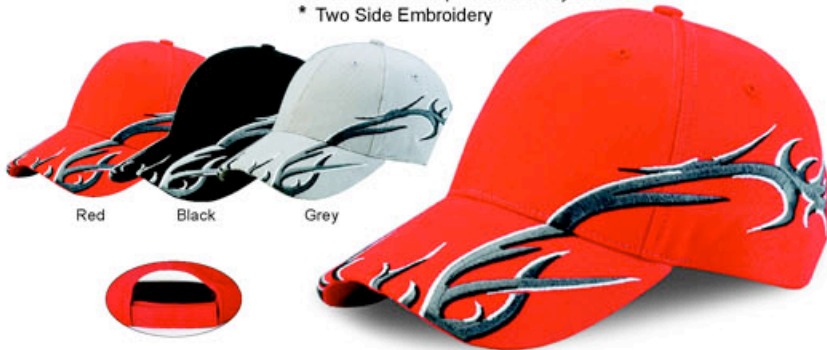

Low Profile (Structured) Brushed Deluxe Cotton Twill W/Barbwire Embroidery

- 6 Panels W/Fused Buckram Backing
- Self-Fabric Strap W/Velcro Adjustable
- Two Side Embroidery

Red Black Grey