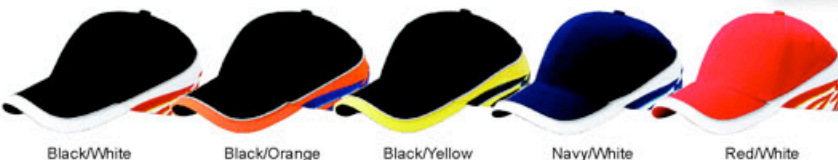

Low Profile (Structured) Cut & Sewn Brushed Cotton Twill W/Flame Embroidery

- 6 Panel W/Fused Buckram Backing
- Self-Fabric Strap W/Velcro Adjustable
- Two Side Embroidery

Black/White Black/Orange Black/Yellow Navy/White Red/White