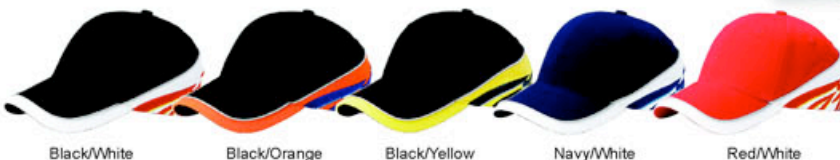

Low Profile (Structured) Cut & Sewn Brushed Cotton Twill W/Flame Embroidery

- 6 Panel W/Fused Buckram Backing
- Self-Fabric Strap W/Velcro Adjustable
- Two Side Embroidery

Black/White Black/Orange Black/Yellow Navy/White Red/White