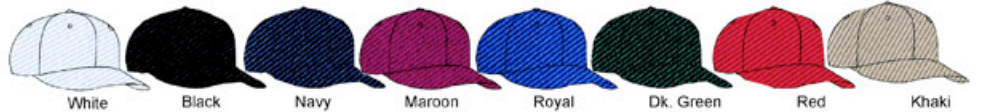

Solid Color