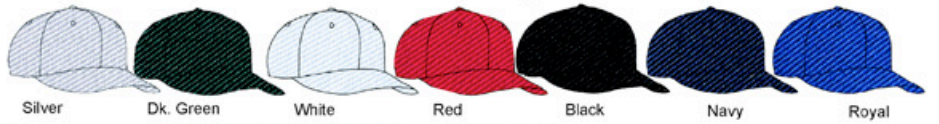

### Crown/Piping

Black/Orange Dk. Green/Royal Navy/Red Red/Navy Royal/Yellow Gold/Navy

6801

**Summer Trucker Cap**

- \* Polyester Foam Front W/Mesh Back
- \* Crown Height: 10cm
- \* Plastic Adjustable Double Snap

**Solid Color**

**Two Tone**

6801B

**Summer Trucker Cap**

- \* Cotton Twill Foam Front W/Mesh Back
- \* Plastic Adjustable Snap

6802

**Pro Style Twill Cap**

- \* 5 Panel W/Fused Buckram Backing
- \* Plastic Adjustable Double Snap
- \* 4 Sewn Eyelets

**Solid Color**

**Two Tone**

6803

**Pro Style Twill/Mesh Cap**

- \* 5 Panel W/Fused Buckram Backing
- \* Crown Height: 9.5cm
- \* Plastic Adjustable Double Snap

6804

**Twill Golf Cap**

- \* 5 Panel W/Half Moon Stay
- \* Crown Height: 9.5cm
- \* Plastic Adjustable Double Snap

**Solid Color**

**Two Tone**