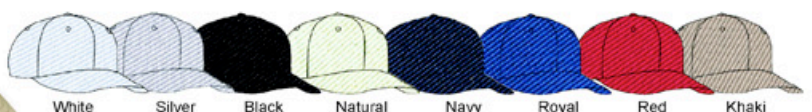

Solid Color