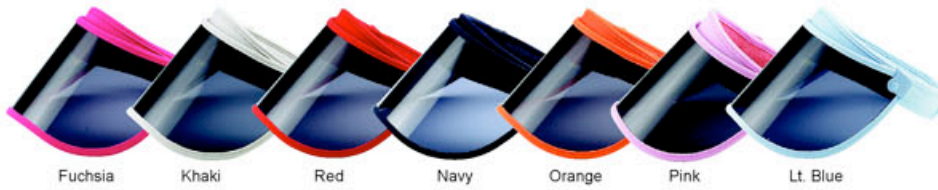

## Normal Dyed Twill Washed Visor

- \* Frayed Bill
- \* Self Fabric Sweatband & Strap With Brass Buckle

4119

**UV Cut Clip-On Adjustable Visor**

- \* Wear To Care Your Skin
- \* W/Printed Sticker
- \* Terry Cloth Sweatband

Fuchsia Khaki Red Navy Orange Pink Lt. Blue

4061  
4061Y

**Rainbow Cotton Twill Visor**

- \* Cut & Sewn Stripes
- \* Self-Fabric Strap W/Velcro Adjustable
- \* 4061Y Youth Size
- \* Assorted Pack: 

Black	Fuchsia
6	6