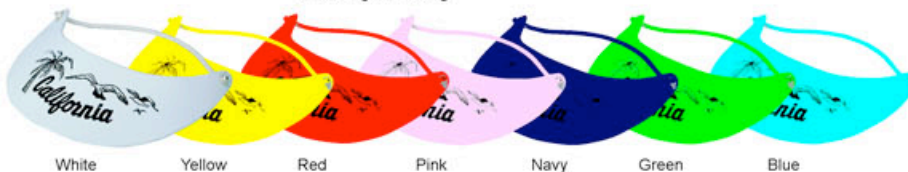

6530

**Print Visor/Kerchief**

- \* Two-Way Wearing Options
- \* Two Silver Eyelets Decoration
- \* Solid Color Pack

**Two-Way Wearing Options**

4202B

**Fabric Foam Visor**

- \* Elastic Twisted Strap Closure
- \* One Size Fits All
- \* Pack: Solid Color

Black

White

Khaki

Royal

Navy

Red

4201

**EVA Visor**

- \* Promotional Visor
- \* One Size Fits All
- \* W/O Logo Printing

White

Yellow

Red

Pink

Navy

Green

Blue